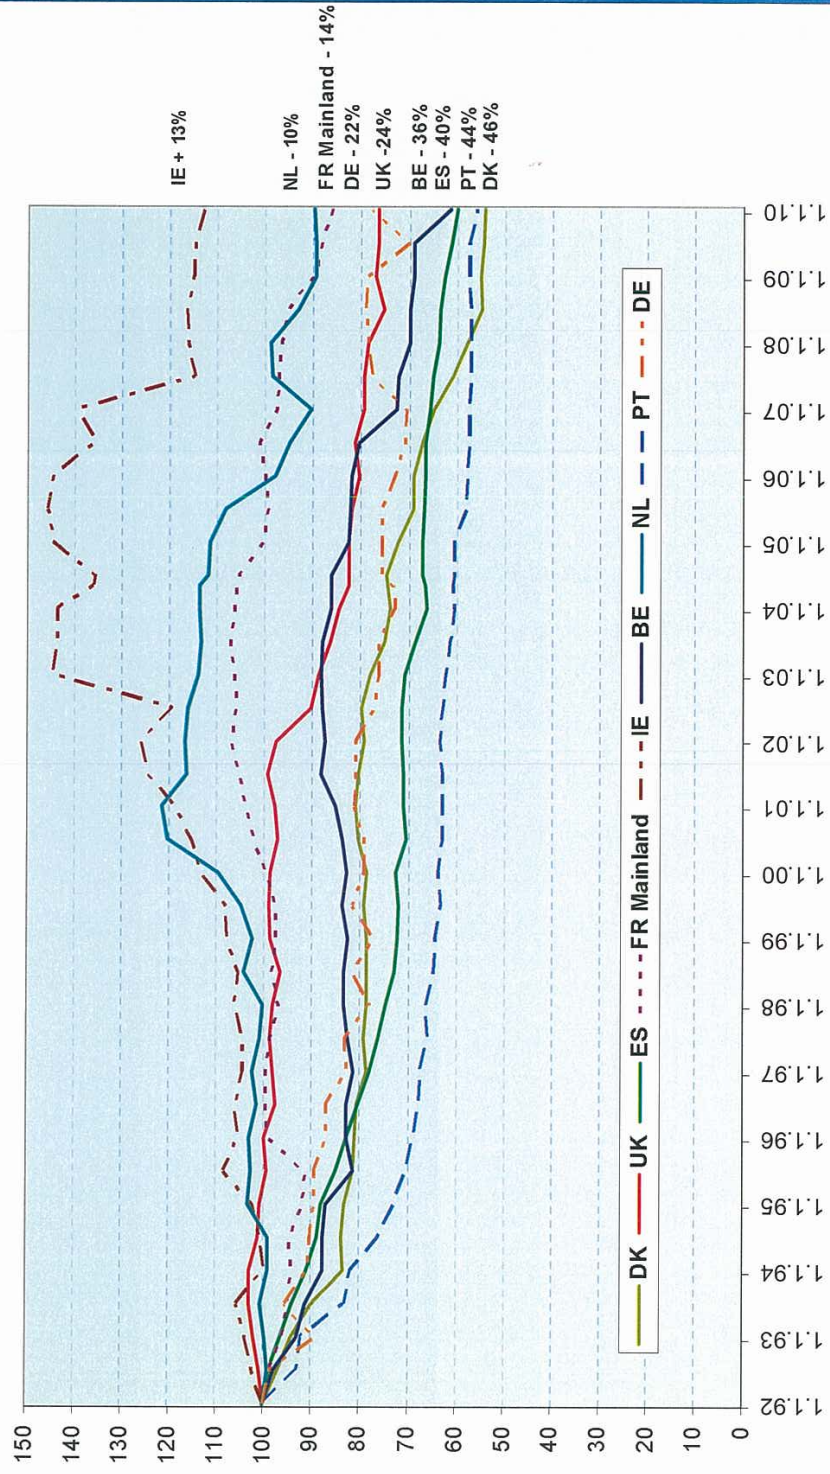

## Fishing capacity trends

Trend in the tonnage of some EU fleets 1992 - 2009  
Index 100 on 1-1-1992

## Fishing capacity trends

Trend in the tonnage of some EU fleets 1992 - 2009

Index 100 on 1-1-1992 or on accession date