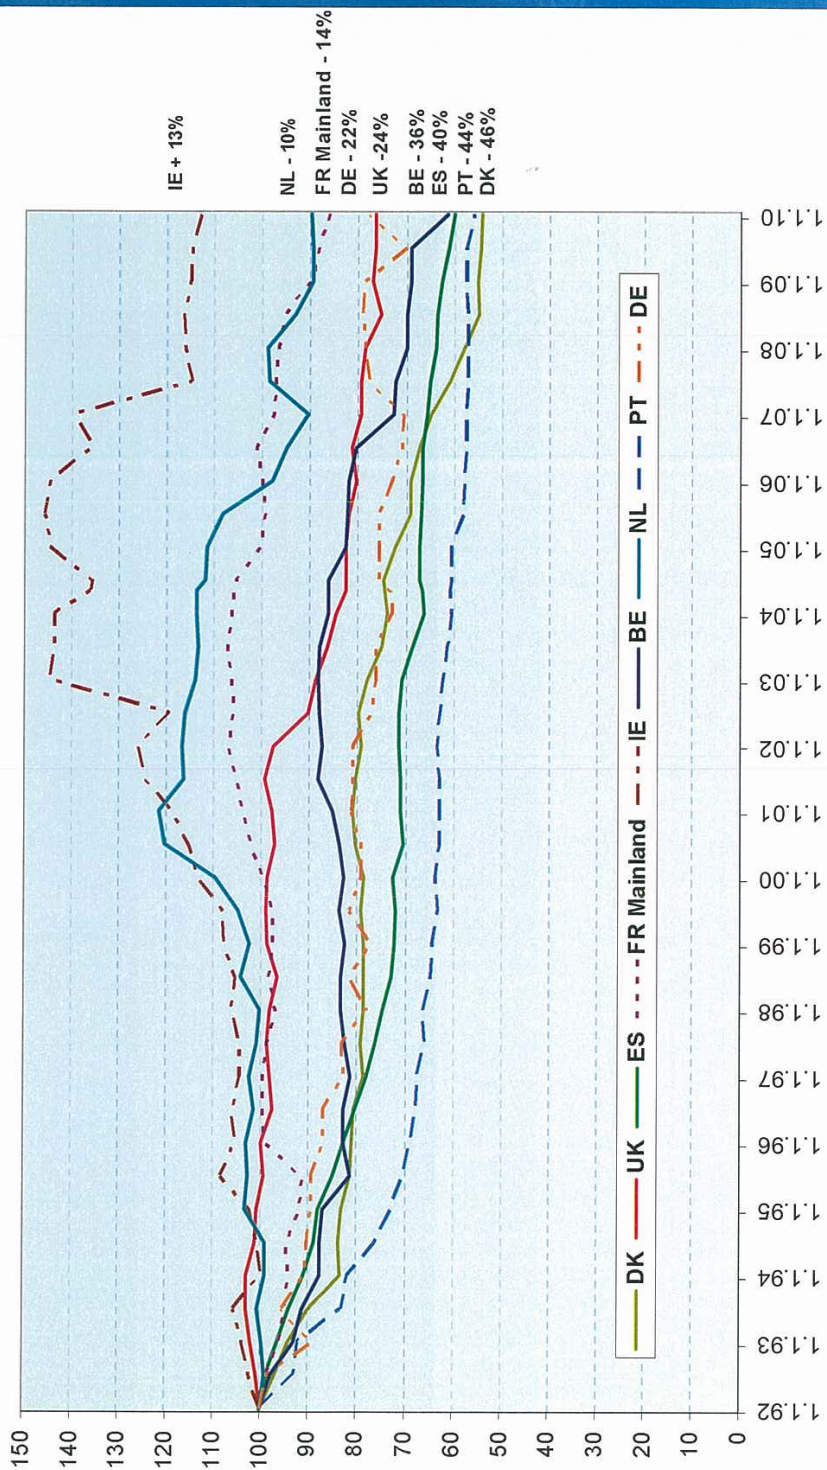

DG Maritime Affairs and fisheries

Fishing capacity trends

Trend in the tonnage of some EU fleets 1992 - 2009
Index 100 on 1-1-1992

Source: EU fishing fleet register 11 January 2010

Fishing capacity trends

Trend in the tonnage of some EU fleets 1992 - 2009

Index 100 on 1-1-1992 or on accession date